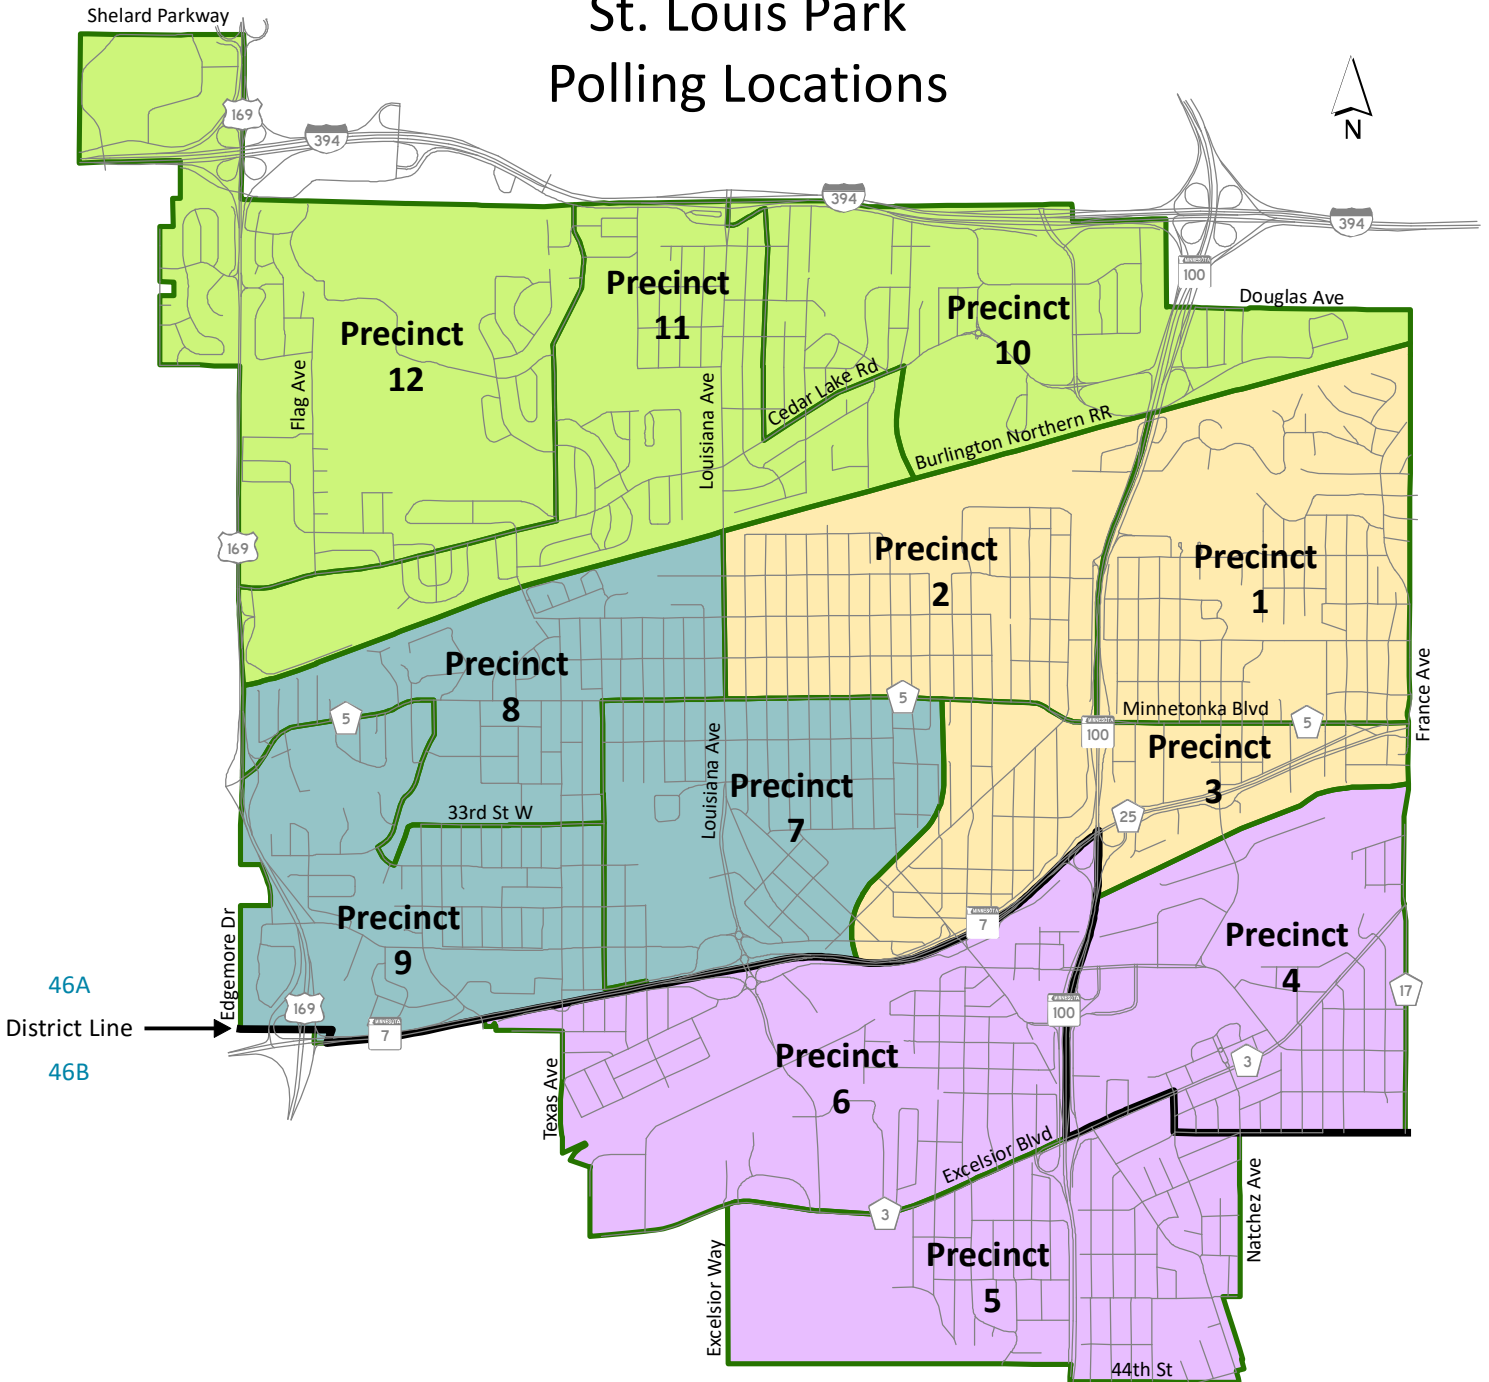

St. Louis Park Polling Locations

WARD 1
Precinct 1 - Beth El Synagogue, 5225 Barry St W
Precinct 2 - Wat Thai of Minnesota, 2544 Highway 100 S
Precinct 3 - St. Louis Park City Hall, 5005 Minnetonka Blvd

WARD 3
Precinct 7 - St. Louis Park Senior High School, 6425 33rd St W
Precinct 8 - Aquila Elementary School, 8500 31st St W
Precinct 9 - Lenox Community Center, 6715 Minnetonka Blvd

WARD 2
Precinct 4 - St. Louis Park Rec Center, 3700 Monterey Dr
Precinct 5 - Vista Lutheran Church, 4003 Wooddale Ave
Precinct 6 - St. Louis Park Municipal Service Center, 7305 Oxford St

WARD 4
Precinct 10 - St. Louis Park Middle School, 2025 Texas Ave S
Precinct 11 - Park Harbor Church, 1615 Texas Ave S
Precinct 12 - Westwood Lutheran Church, 9001 Cedar Lake Rd