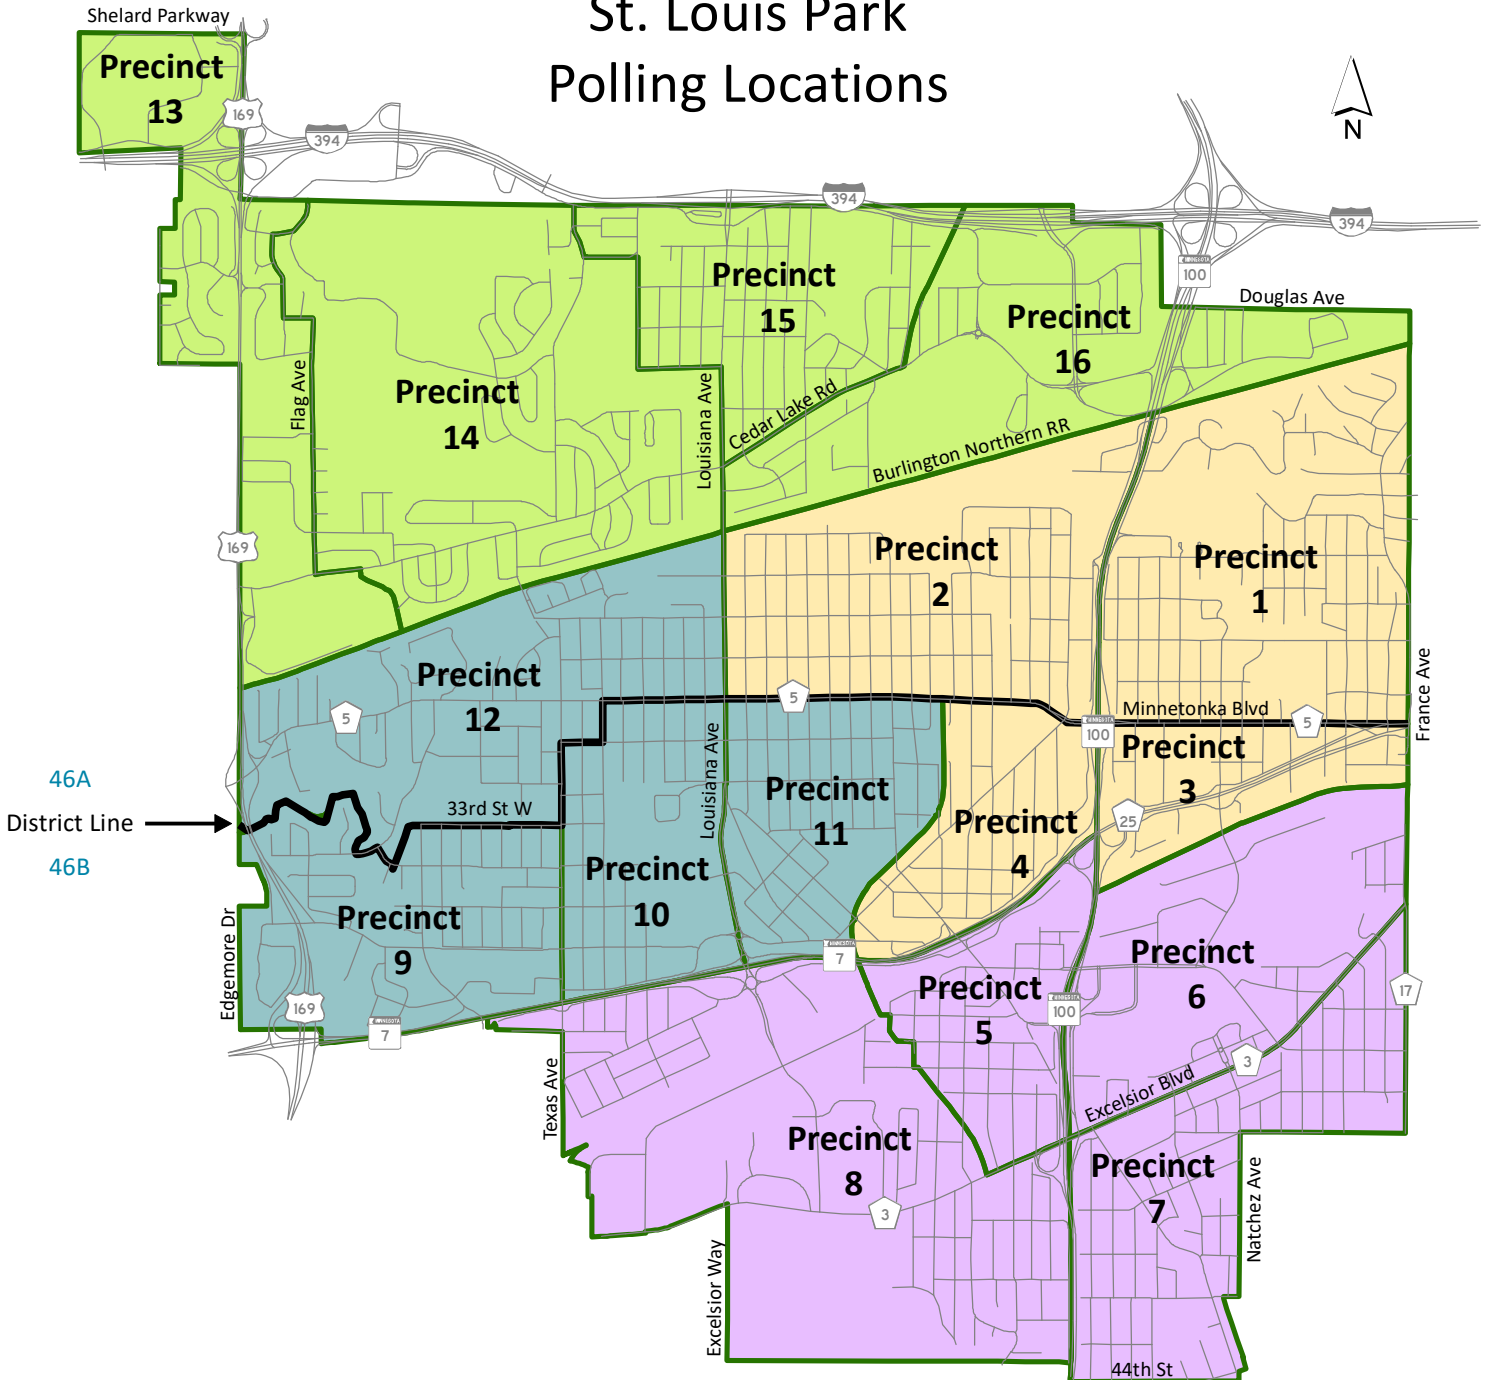

St. Louis Park Polling Locations

WARD 1

- Precinct 1 - Beth El Synagogue, 5225 Barry St W
- Precinct 2 - Wat Promwachirayan (Wat Thai of Minnesota), 2544 Highway 100 S
- Precinct 3 - St. Louis Park City Hall, 5005 Minnetonka Blvd
- Precinct 4 - Central Community Center, 6300 Walker St

WARD 3

- Precinct 9 - St. Louis Park Municipal Service Center, 7305 Oxford St
- Precinct 10 - Lenox Community Center, 6715 Minnetonka Blvd
- Precinct 11 - St. Louis Park Senior High School, 6425 33rd St W
- Precinct 12 - Aquila Elementary School, 8500 31st St W

WARD 2

- Precinct 5 - Union Congregational Church, 3700 Alabama Ave S
- Precinct 6 - St. Louis Park Rec Center, 3700 Monterey Dr
- Precinct 7 - Vista Lutheran Church, 4003 Wooddale Ave
- Precinct 8 - Aldersgate United Methodist Church, 3801 Wooddale Ave