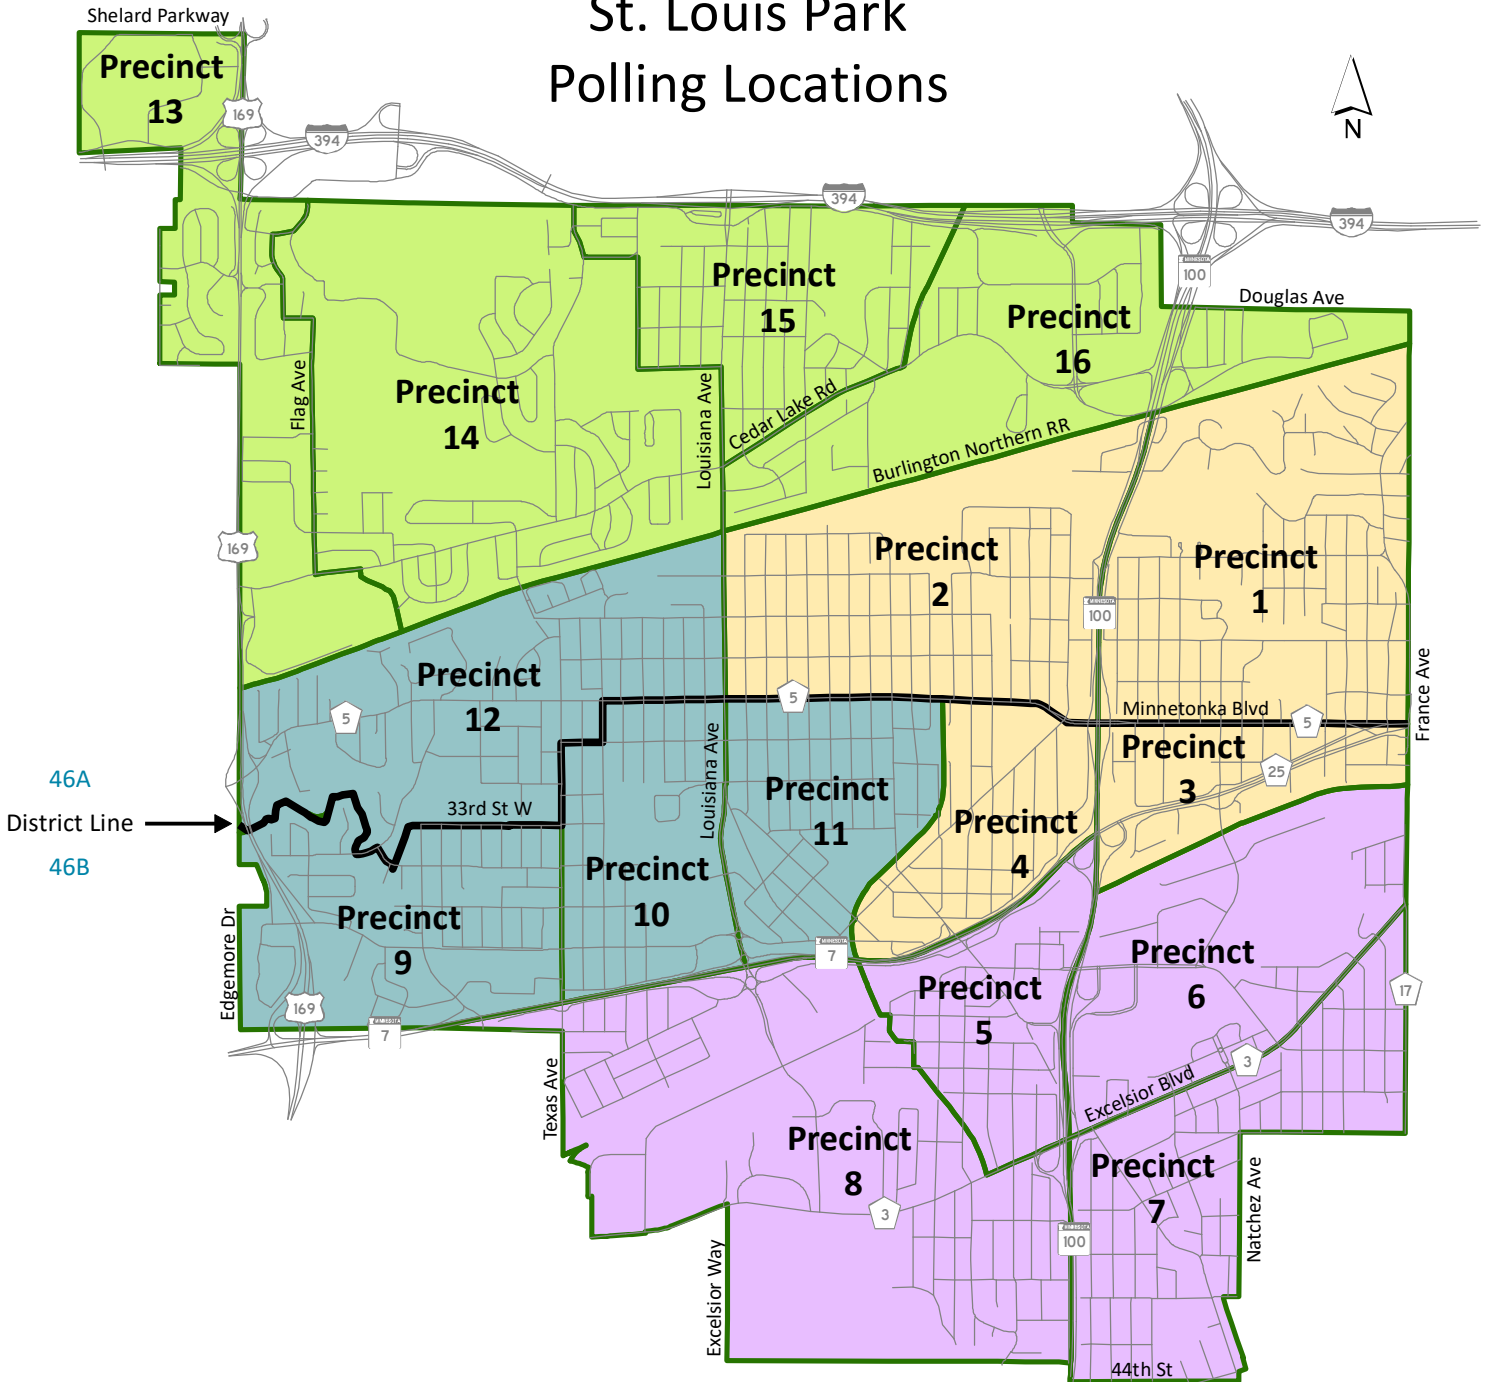

St. Louis Park Polling Locations

WARD 1
Precinct 1 - Beth El Synagogue, 5225 Barry St W
Precinct 2 - Peter Hobart Elementary School, 6500 26th St W
Precinct 3 - St. Louis Park City Hall, 5005 Minnetonka Blvd
Precinct 4 - Central Community Center, 6300 Walker St

WARD 3
Precinct 9 - Prince of Peace Lutheran Church, 8115 State Highway 7
Precinct 10 - Lenox Community Center, 6715 Minnetonka Blvd
Precinct 11 - St. Louis Park Senior High School, 6425 33rd St W
Precinct 12 - Aquila Elementary School, 8500 31st St W

WARD 2
Precinct 5 - Union Congregational Church, 3700 Alabama Ave S
Precinct 6 - St. Louis Park Rec Center, 3700 Monterey Dr
Precinct 7 - Susan Lindgren Elementary School, 4801 41st St W
Precinct 8 - Aldersgate United Methodist Church, 3801 Wooddale Ave S