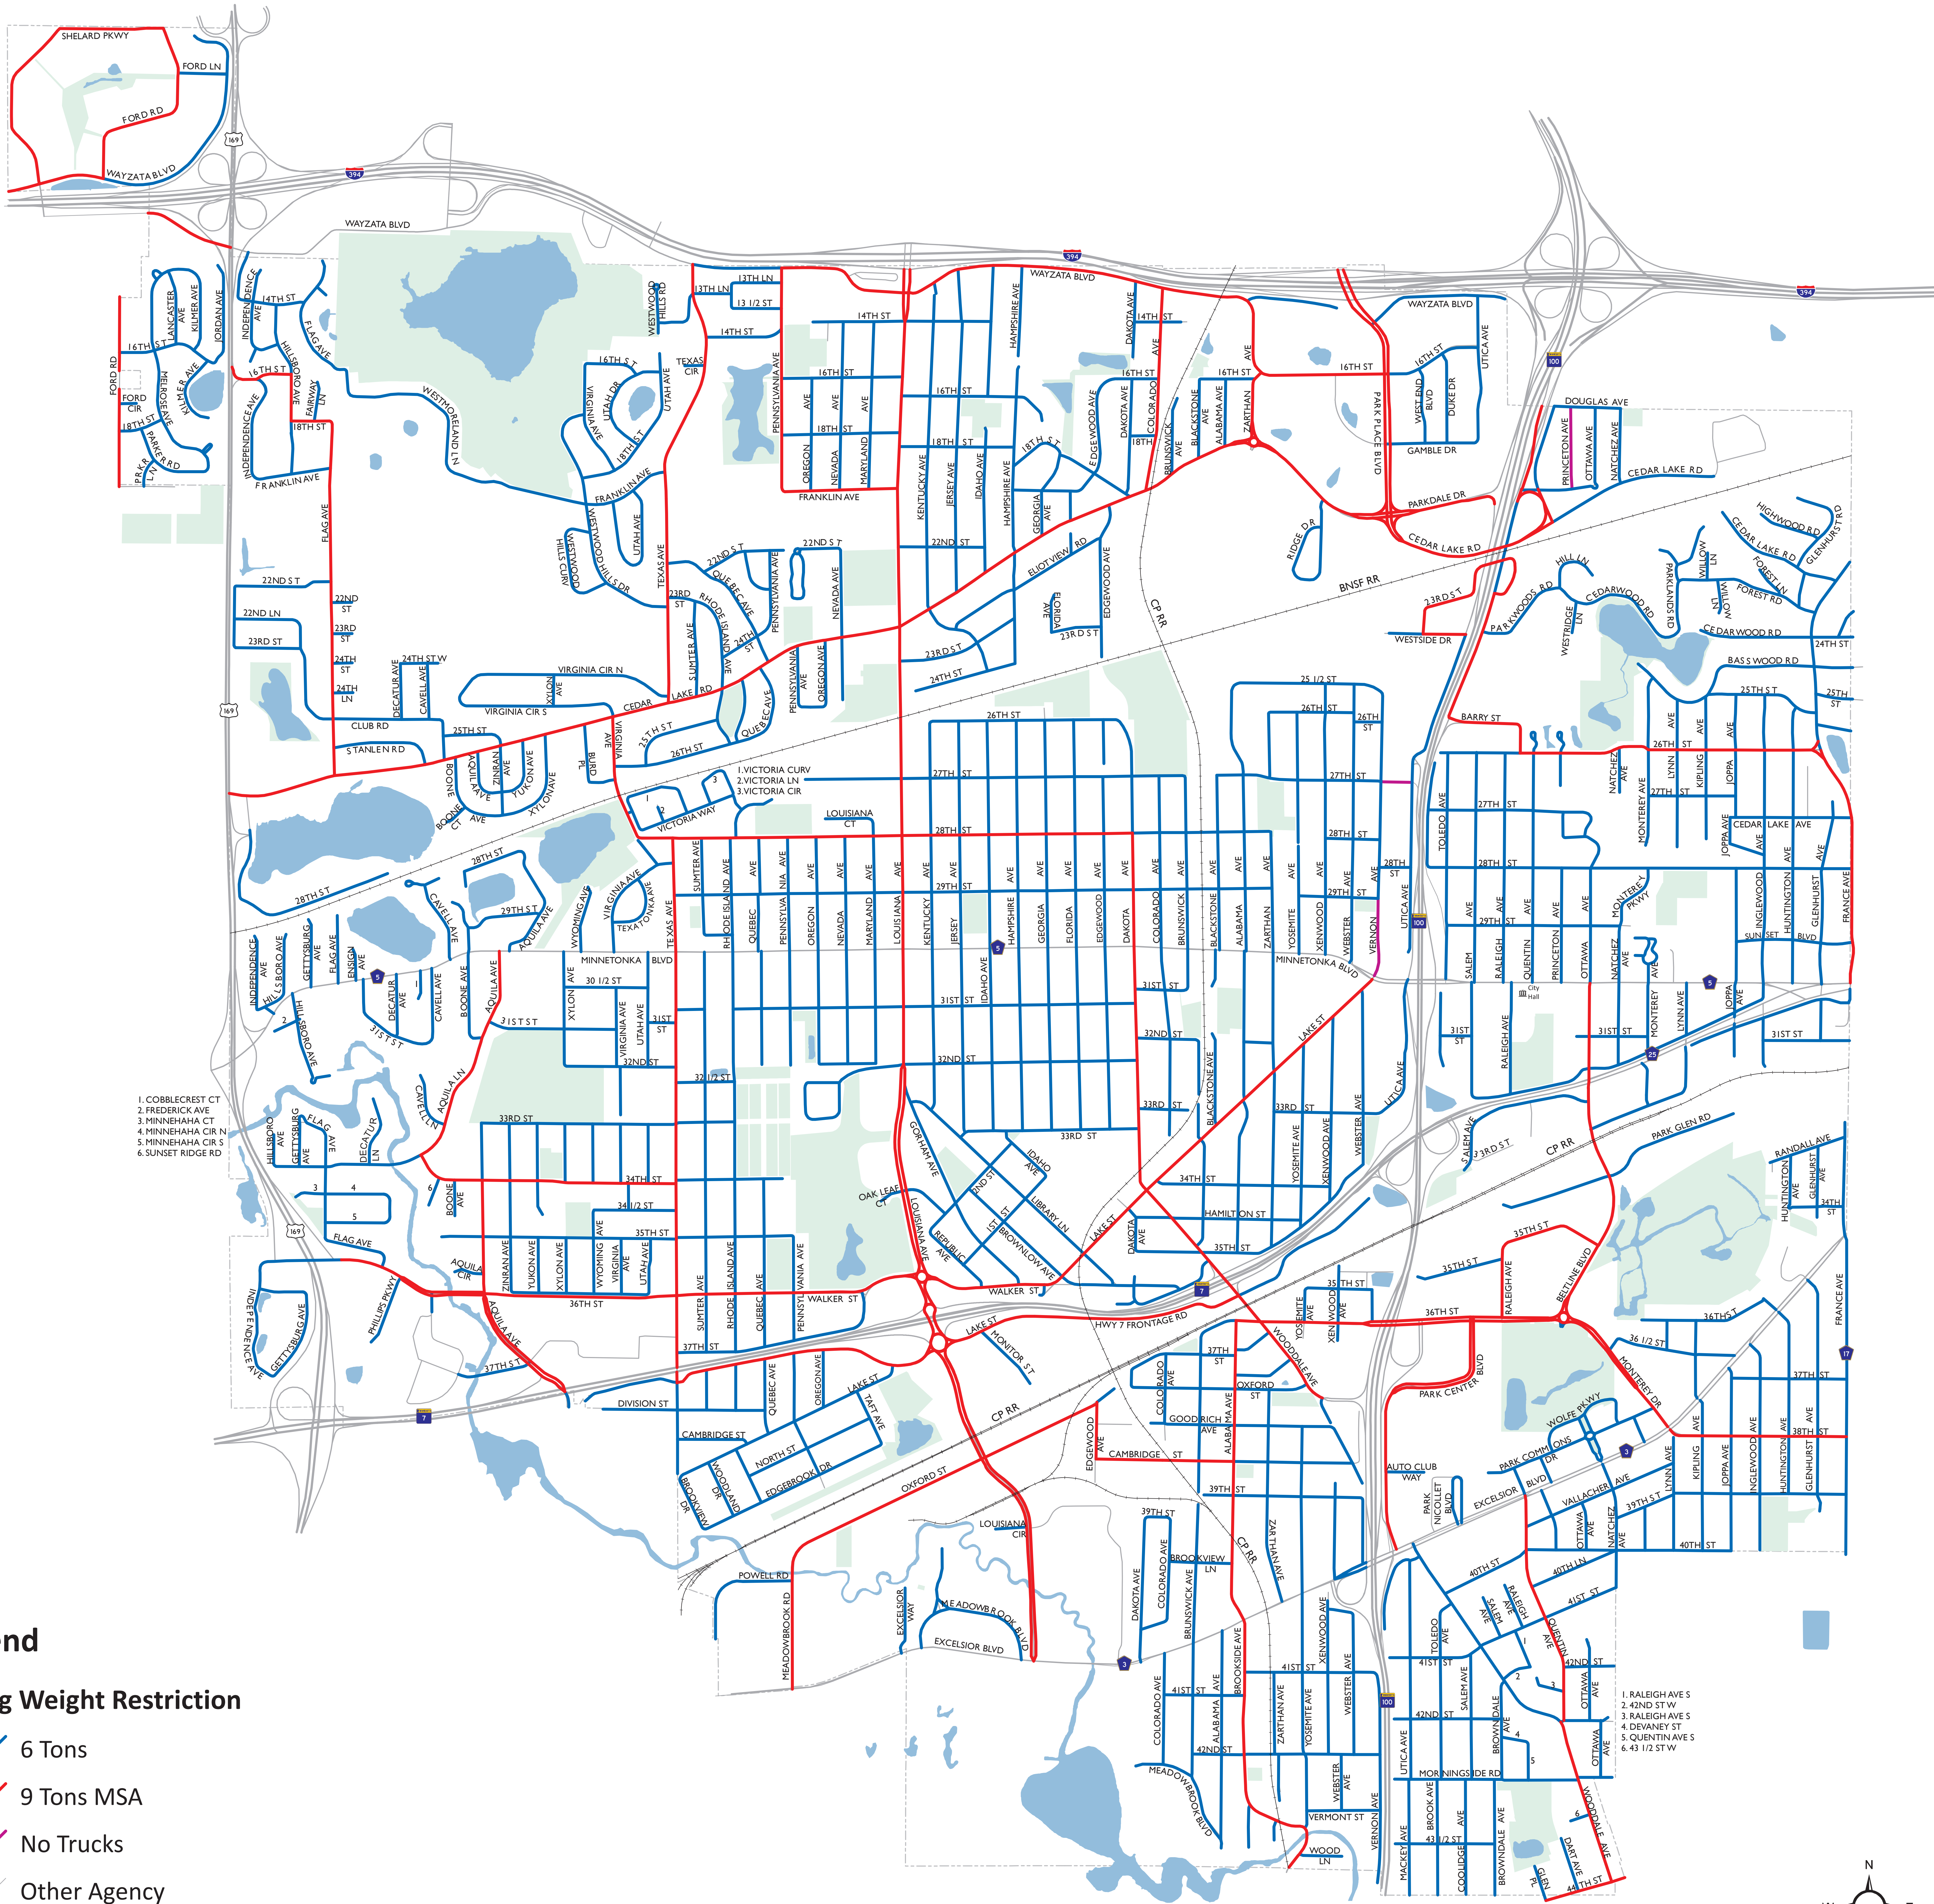

# Seasonal Load Limits Per Axle

## Legend

### Spring Weight Restriction

-  6 Tons
-  9 Tons MSA
-  No Trucks
-  Other Agency